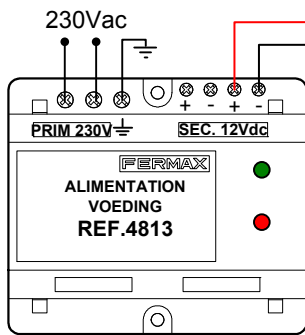

WIT 7"/10"

CAT5/CAT6 (max. 90m)

ROUTER klant/client

PoE switch

CAT5/CAT6 (max. 90m)

230Vac

PRIM 230V SEC. 12Vdc

ALIMENTATION
VOEDING
REF.4813

2x 1mm²

CAT5/CAT6 (max. 90m)

12VDC