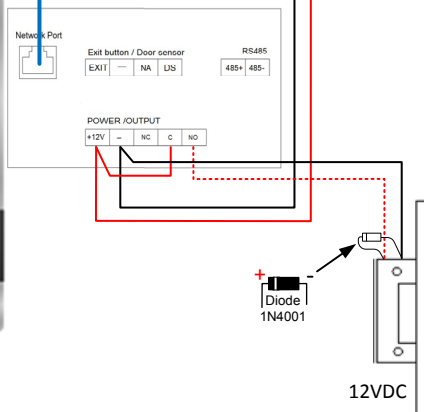

WIT 7"/10"

CAT5/CAT6 (max. 90m)

ROUTER klant/client

PoE switch

CAT5/CAT6 (max. 90m)

230Vac

PRIM 230V SEC. 12Vdc

ALIMENTATION
VOEDING
REF.4813

2x 1mm²

CAT5/CAT6 (max. 90m)

12VDC