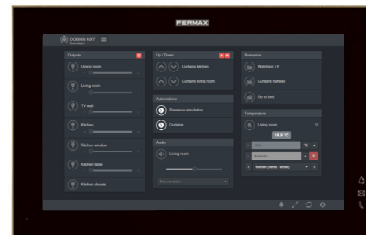

WIT 7"

10"

ROUTER klant/client

FERMAX PoE switch

230VAC

CAT5/CAT6 (max. 90m)

CAT5/CAT6 (max. 90m)

CAT5/CAT6 (max. 90m)