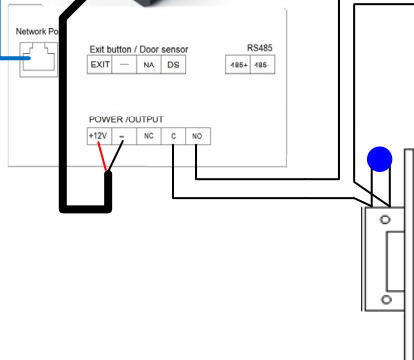

WIT 7"

10"

ROUTER klant/client

FERMAX PoE switch

230VAC

CAT5/CAT6 (max. 90m)

CAT5/CAT6 (max. 90m)

CAT5/CAT6 (max. 90m)

CAT5/CAT6 (max. 90m)

CAT5/CAT6 (max. 90m)

PoE Splitter
CV1103

230 Vac