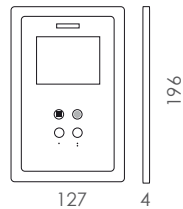

Smile includes an **additional keypad** which remains invisible until it is activated allowing to program them as direct accesses to the functions you want to establish as "favorite".

Smile includes **Braille** in its pushbuttons and call **status information** is displayed on screen to provide maximum accessibility to all people, regardless of their capacities.

DIMENSIONS / INSTALLATION

Surface or flush mounted installation.

Surface

Flush-mounted

When surface mounted, only 20 mm of its profile stands out from the wall.

When surface mounted, only 4 mm of its profile stands out from the wall.

ACCESSORIES (Flush-mounted)

3,5" Smile decorative frame dimensions:

127x196x4.

Flush box dimensions:

112x186x44.

Dimensions: (width) x (height) x (depth) mm