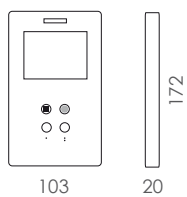

Smile includes an **additional keypad** which remains invisible until it is activated allowing to program them as direct accesses to the functions you want to establish as "favorite".

Smile includes **Braille** in its pushbuttons and call **status information** is displayed on screen to provide maximum accessibility to all people, regardless of their capacities.

DIMENSIONS / INSTALLATION

Surface or flush mounted installation.

Surface

Flush-mounted

When surface mounted, only 20 mm of its profile stands out from the wall.

When surface mounted, only 4 mm of its profile stands out from the wall.

ACCESSORIES (Flush-mounted)

3,5" Smile decorative frame dimensions:

127x196x4.

Flush box dimensions:

112x186x44.

Dimensions: (width) x (height) x (depth) mm