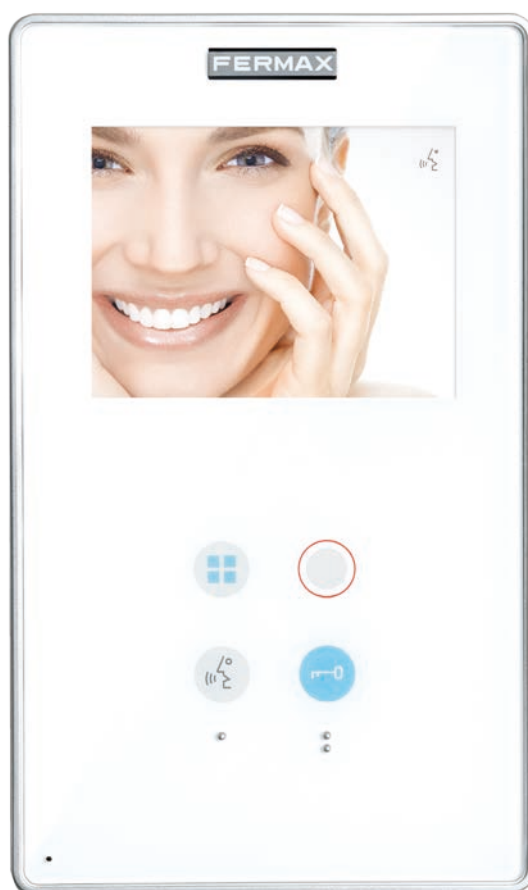

smile :))

calling for a new generation

Smile is a new video door entry experience.

Cool and elegant . With a design that allows its perfect integration in any surrounding.

An advanced management monitor, with hands-free communication, high-performance features and user friendly.

Smile makes you smile. And not only for its outer elegant simplicity. Also for the ease of handling its sophisticated menu.

It is a new generation. It is Smile.

FERMAX

The Smile hands free monitor with **3,5" TFT COLOUR** screen allows two types of installation: **flush and surface mounted**.

It is distinguished by its ultra-resistant cover with ultraviolet protection, its digital audio quality, its capacitive keypad and its **OSD screen menu**.

The OSD menu allows to browse through the screen by means of intuitive interpretation of the graphic icons, achieving the maximum performance from the monitor features.

FEATURES

- Colour TFT screen, available in 3,5".
-  Activates / Deactivates the communication with the outdoor panel.
-  Door opening.
-  Access to MENU by pressing during 5 sec. A quick keystroke (1 sec.) activates the invisible keypad to access the additional functions.
-  Activates the panel camera manually.
- Allows to install a CCTV camera and view the image via the monitor.
- VDS technology.