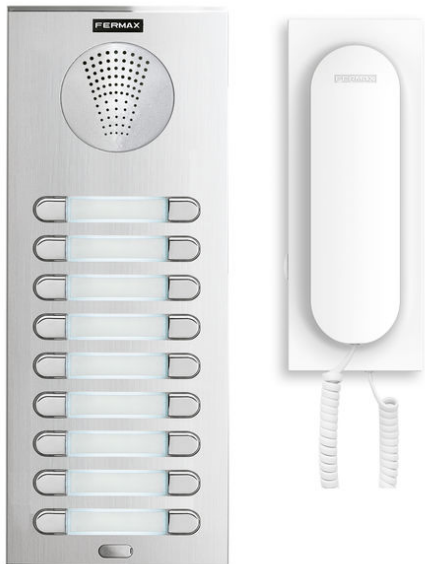

Product Code

F04874

18/W 4+N AUDIO CITY KIT

Reference

4874

EAN

8424299048741

Description.

Description

The new CITY door entry KITS include the CITYLINE panel for single family homes from FERMAX.

The result of the natural evolution of the CITYLINE panel is a robust, sophisticated, stylish and modern panel.

City Kits include all the material necessary for a complete audio door entry installation.

Includes:

4857. 18W CityLine Panel 4+N. Dimensions: 130(H)x341(W)mm
 Series 7 flush box. Dimensions: 115(H)x328(W)x45(D)mm
 3426. VEO 4+N Telephone (18 units)
 4802. Power supply (12Vac/1A). DIN4.