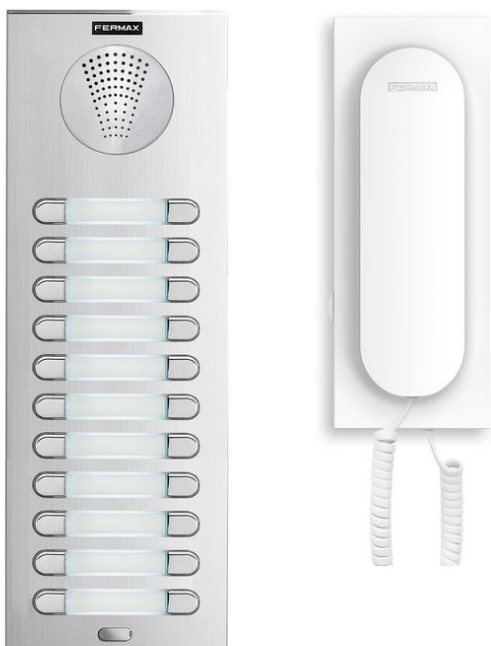

Product Code

F04876

22/W 4+N AUDIO CITY KIT

Reference

4876

EAN

8424299048765

Description.

Description

The new CITY door entry KITS include the CITYLINE panel for single family homes from FERMAX.

- The result of the natural evolution of the CITYLINE panel is a robust, sophisticated, stylish and modern panel.
- For home interiors, the new CITY KITS supply the Fermax line of telephones and monitors.
- The CITY KITS are the highest quality professional equipment which guarantees the success on the market.

Technical Details

City Kits include all the material necessary for a complete audio door entry installation.

Includes:

- 4843. 22W CityLine Panel 4+N. Dimensions: 130(H)x389(W)mm
 - Series 8 flush box. Dimensions: 115(H)x375(W)x45(D)mm

- 3426. VEO 4+N Telephone (22 units)
- 4802. Power supply (12Vac/1A). DIN4.

Details.

Weight (kg)

9.278837

Packaging measurements

(height x width x depth) cm

30x55x36

Video Door Entry system