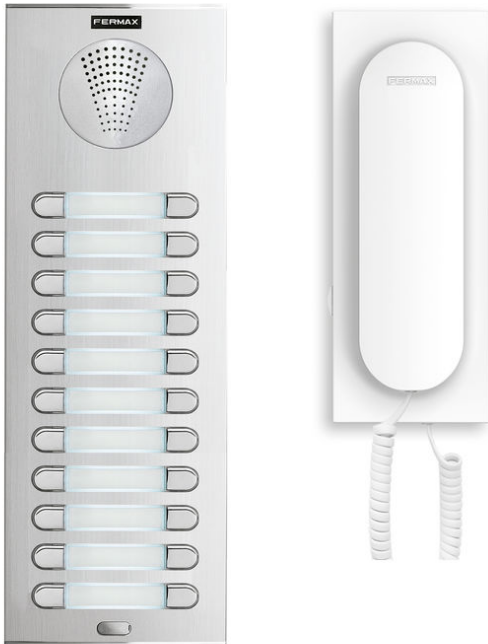

Product Code

F04876

22/W 4+N AUDIO CITY KIT

Reference

4876

EAN

8424299048765

Description.

Description

The new CITY door entry KITS include the CITYLINE panel for single family homes from FERMAX.

The result of the natural evolution of the CITYLINE panel is a robust, sophisticated, stylish and modern panel.

City Kits include all the material necessary for a complete audio door entry installation.

Includes:

4843. 22W CityLine Panel 4+N. Dimensions: 130(H)x389(W)mm
 Series 8 flush box. Dimensions: 115(H)x375(W)x45(D)mm
 3426. VEO 4+N Telephone (22 units)
 4802. Power supply (12Vac/1A). DIN4.