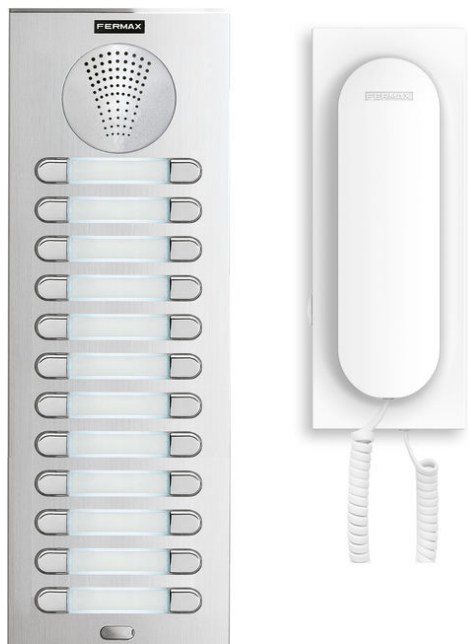

Product Code

F04877

24/W 4+N AUDIO CITY KIT

Reference

4877

EAN

8424299048772

Description.

Description

The new CITY door entry KITS include the CITYLINE panel for single family homes from FERMAX.

The result of the natural evolution of the CITYLINE panel is a robust, sophisticated, stylish and modern panel.

City Kits include all the material necessary for a complete audio door entry installation.

Includes:

4844. 24W CityLine Panel 4+N. Dimensions: 130(H)x389(W)mm
 Series 8 flush box. Dimensions: 115(H)x375(W)x45(D)mm
 3426. VEO 4+N Telephone (24 units)
 4802. Power supply (12Vac/1A). DIN4.