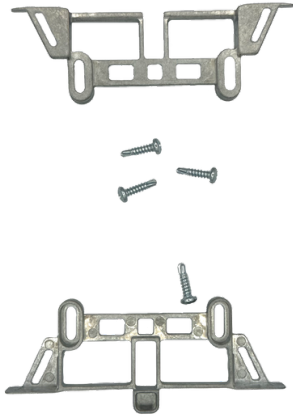

Product Code

F07708

CORA PANEL FLUSH MOUNTING SET

Reference

7708

EAN

8424299077086

Description.

Description

Only necessary when replacing standard City/Skyline S6 (ref. 8856) or S8 (ref. 8858) flush-mounted boxes.

This accessory is NOT necessary if the CORA S6 (ref. 7703) or S8 (ref.7713) flush-mounted boxes are used.

Details.

Weight (kg)

0.0578

Packaging measurements

(height x width x depth) cm

5x12x2

Video Door Entry system

Technologie