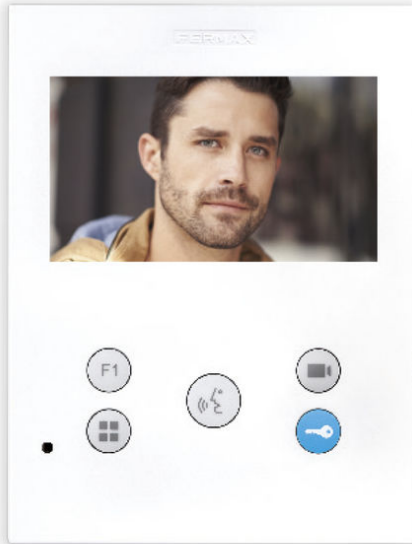

Product Code

F09448

DUOX PLUS VEO-XS 4.3" MONITOR

Reference

9448

EAN

8424299094489

Description.

Description

VEO-XS hands-free monitor. It is characterized by its small size and thickness, extra-flat. Thanks to its OSD menu and the layout of the buttons, its interaction with the user is simple and intuitive. Made of high impact ABS plastic. Textured finish for easy cleaning and UV protection to make it more resistant to sunlight.

The VEO-XS features a 4.3 "(16: 9) color widescreen display. Its balanced design with clean lines is distinctive, modern and minimalist. VEO-XS blends into the environment. When a call comes in, the picture appears automatically. When the conversation button is pressed, the conversation with the visitor begins. The image disappears automatically after 90 seconds or when the button is pressed again. To open the door, press the key button.

ACCESSORIES:

CONNECTOR

- 9447 DUOX PLUS MONITOR CONNECTOR