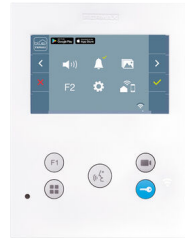

Product Code

F49121

1W DUOX PLUS MEMOV CITY VEO-XS WIFI KIT

Reference

49121

EAN

8424299491219

Description.

Description

Fermax presents the new VEO-XS WIFI DUOX PLUS kits **for single-family houses, offices and businesses** .

The kits include all the necessary materials for installation: CITYLINE entrance panel with Memokey keyboard, VEO-XS WIFI monitor and power supply.

In addition, they work with DUOX PLUS, a fully digital door entry and video door entry system and technology on two non-polarized wires, which simplifies their installation while maintaining the highest quality in the product and design,

They include the VEO-XS WIFI DUOX PLUS monitor as standard, equipped with a Wi-Fi connection that **allows calls to be forwarded to mobile devices** .

Thanks to the **Fermax BLUE application** , available for free in the Play Store and App Store, the video door entry functions can be managed directly from a mobile or tablet, to connect to your home, wherever you are. By connecting your WiFi DUOX PLUS monitors with the BLUE app, a range of possibilities will open up. Of all of them we highlight two that will be key: Divert calls from the video door entry unit to your mobile and open the door to the house from a distance.

They also come as a standard with the **Photocaller** function , which automatically captures an image of the caller. If the user decides to activate this function, the monitor stores up to 150 images, indicating the date and time when they were taken. When the maximum capacity has been reached, taking a new photo will erase the first one stored. The screen always indicates if there are photos not displayed or if the date / time are not configured.