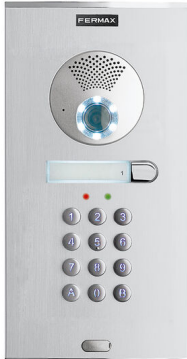

Product Code

F49121

1W DUOX PLUS MEMOV CITY VEO-XS WIFI KIT

Reference

49121

EAN

8424299491219

Description.

It is made of high impact ABS plastic.

Includes a 4.3 "widescreen color display (16: 9).

Its balanced design of pure lines is distinctive, modern and minimalist.

The board includes an integrated Memokey keyboard for opening the door from the keyboard by entering a PIN code (up to 100 codes, 100 users).