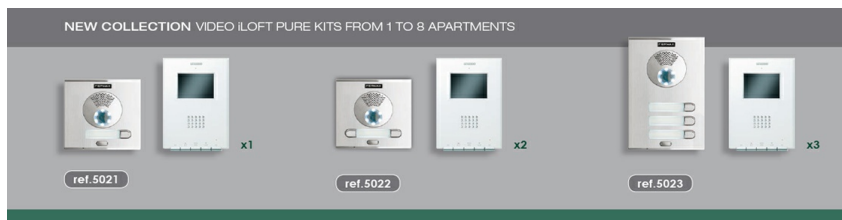

Fermax proposal for outdoors, are the **Cityline panels** with pushbuttons: a sure value resulting from putting together the classic aesthetic, robustness and reliability. With colour camera which includes illuminating LEDs for night vision.

These iLOFT kits include **VDS digital technology**, so installation can be carried out with 3 wires + coaxial, CAT5 UPT cable or 5-wire. It even allows to **convert an analogue door entry into a digital video entry system**. The same technology can also expand the installation with a second access and additional terminals (one monitor or two telephones).

FERMAX

GLOBAL NEWS

THE E-MAGAZINE FOR SPECIALISTS ON VIDEO DOOR ENTRY SYSTEMS

La colección de kits de vídeo iLOFT PURE está compuesta por:

Kit 1 apartment: ref.5021

Kit 2 apartments: ref.5022

Kit 3 apartments: ref.5023