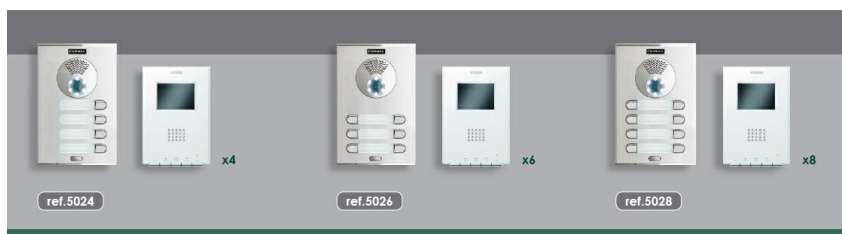

These iLOFT kits include **VDS digital technology**, so installation can be carried out with 3 wires + coaxial, CAT5 UPT cable or 5-wire. It even allows to **convert an analogue door entry into a digital video entry system**. The same technology can also expand the installation with a second access and additional terminals (one monitor or two telephones).

FERMAX

GLOBAL NEWS

THE E-MAGAZINE FOR SPECIALISTS ON VIDEO DOOR ENTRY SYSTEMS

La colección de kits de vídeo iLOFT PURE está compuesta por:

Kit 1 apartment: ref.5021

Kit 2 apartments: ref.5022

Kit 3 apartments: ref.5023