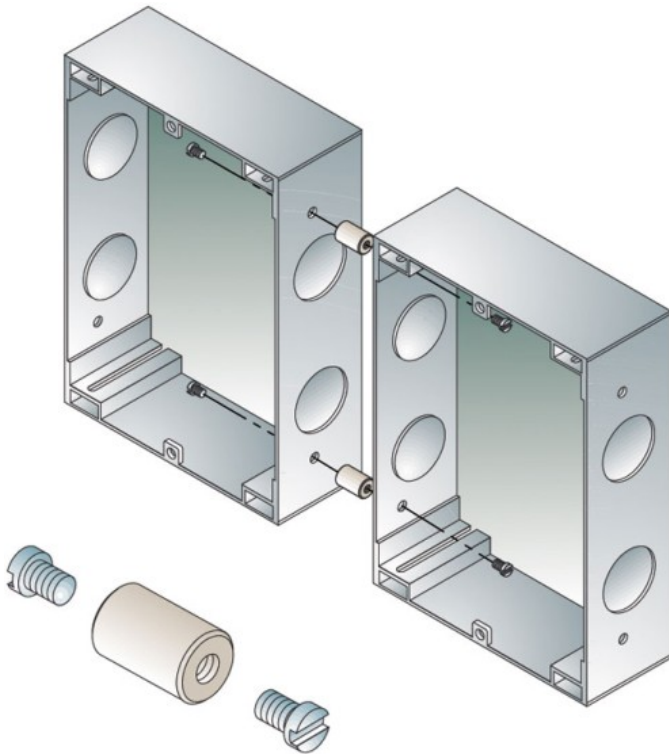

JOINING BOLTS SET

Reference: 8829

TECHNICAL SPECIFICATIONS

Weight: 0,050764 kg

Size of product when packed: 1x7x6 cm

EAN 13: 8424299088297