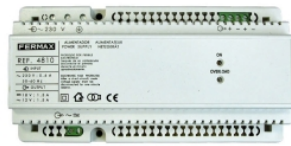

- 7388. 1/W Colour DUOX Memovision City Panel
- 8855. Flush box S5: 130x246
- 9408. DUOX 4.3" VEO-XS monitor
- 9407. DUOX VEO-XS monitor connector
- 4810. Power Supply DIN10 230VAC/12VAC+18VDC-1.5A
- 3244. DUOX filter

Weight: 2,9077546 kg

FERMAX

Size of product when packed: 26x24x15 cm

EAN 13: 8424299049120

Included products

CITY FLUSH BOX S5

Ref: 8855

In order to install a panel it is necessary to place a box in the wall where we will subsequently fix the panel.

The flushboxes are manufactured in...

[+ INFO](#)

P.S.U. DIN10 230VAC/12VAC+18VDC- 1.5A

Ref: 4810

Used to power the different equipment in a Fermax installation.

Constructed in self-extinguishing VO material. Includes a set of covers to protect the...